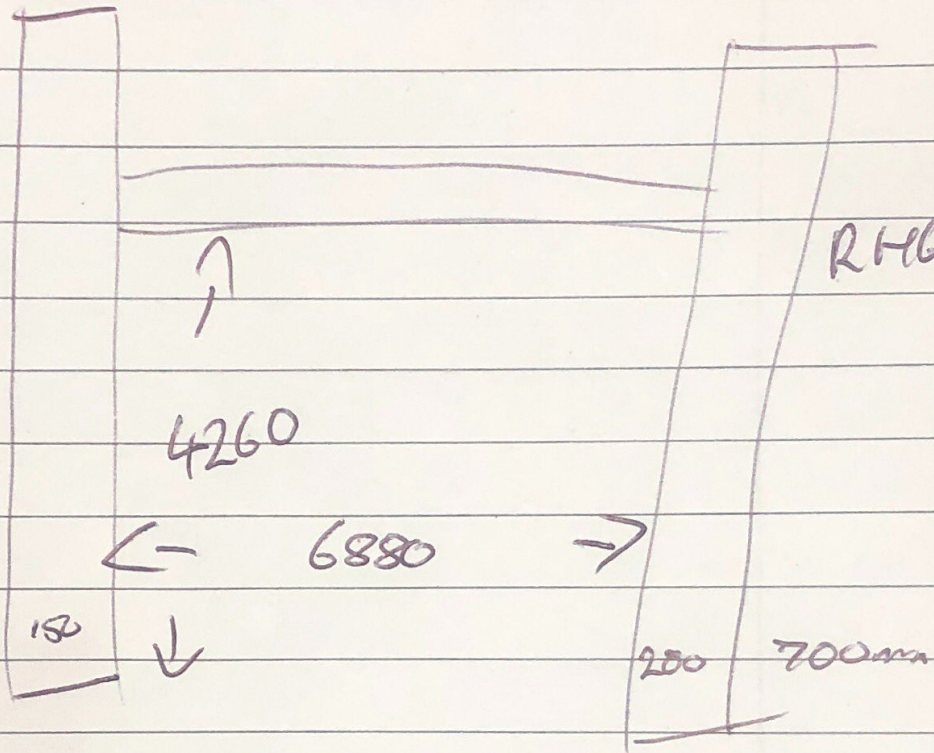

Werombi

RHG.

240 v Grifco
2x Posts 5000h
100mm Solid.
Woodland Grey

Corejs Price \$6300+