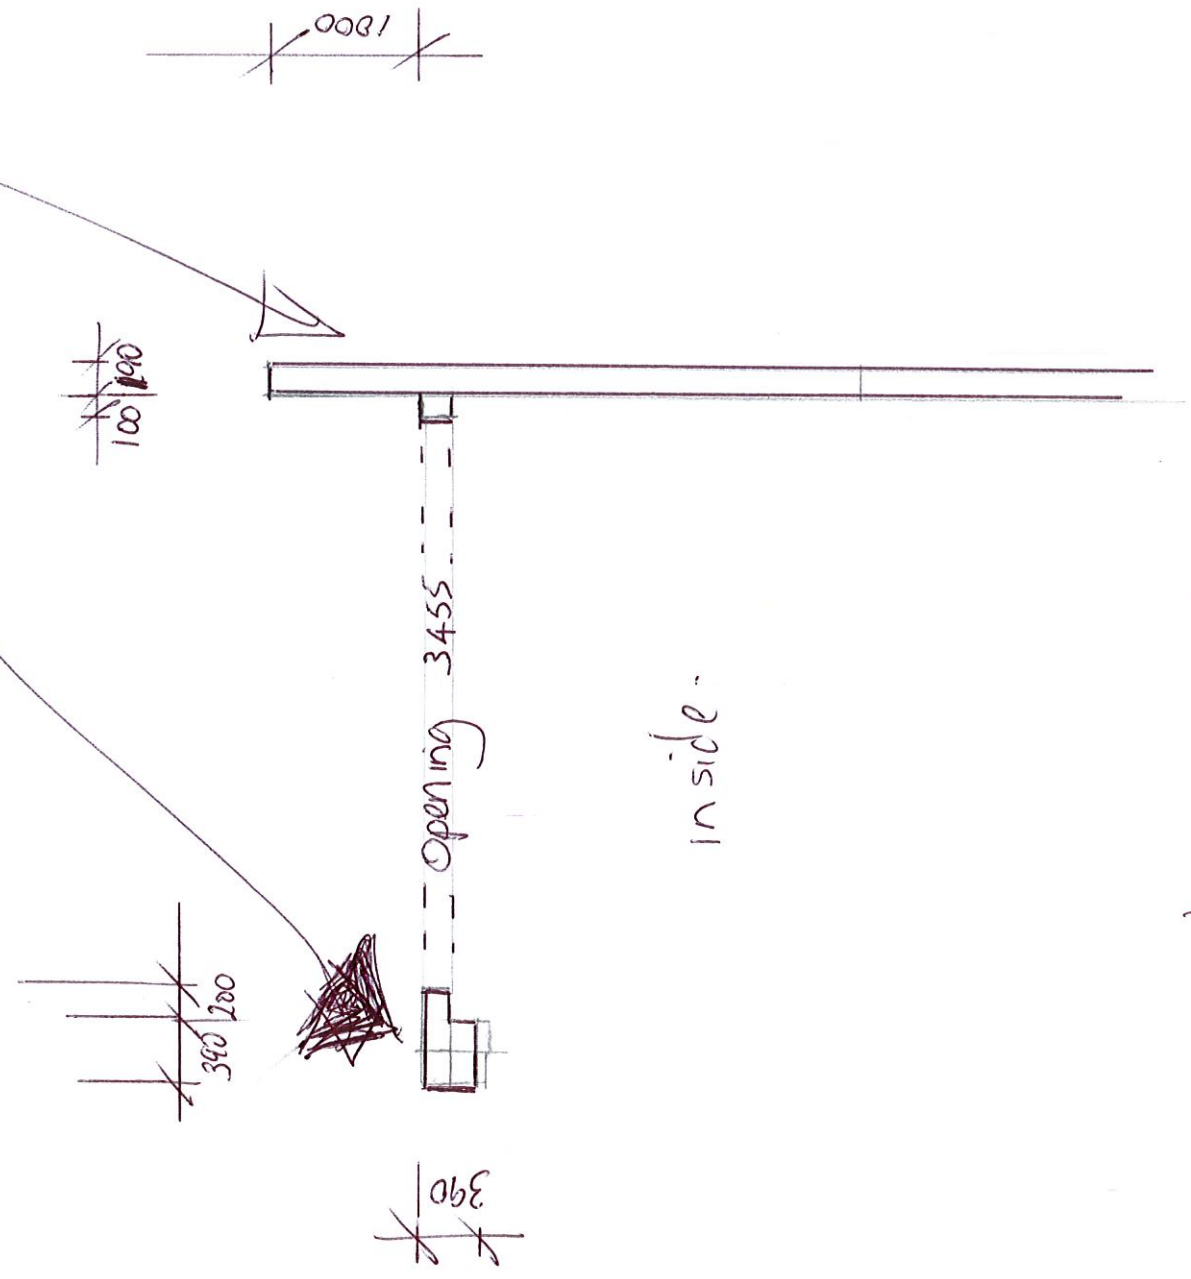

200 mm Core Filled Block work.

H 14 roller shutter. ?

JAC BUILDERS & BRICKLAYERS PTY LTD.

46 Anderson Rd

Mortdale

plan view over!

PHOTO

BRICK

core filled
block work.

Plan View