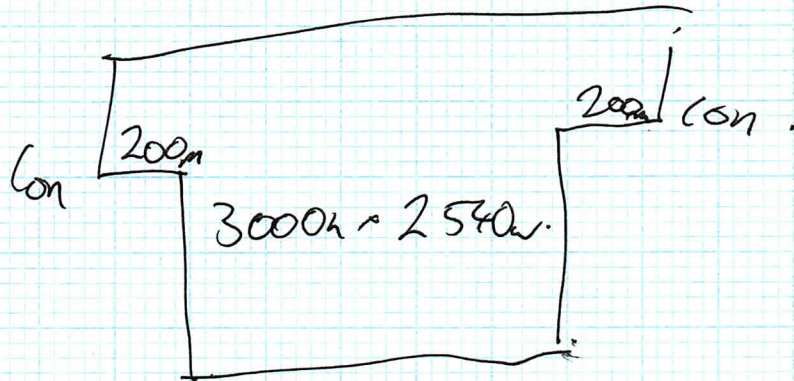

Mittagong R.P.M. Order - 18321

4200 h x 5040 w

Install Wed. 3rd Dec

100mm Monumert
Grifco 3phase elect.

2hr Chain Op Gal.

LHG

~~12 Tyree Plus Braemar.~~