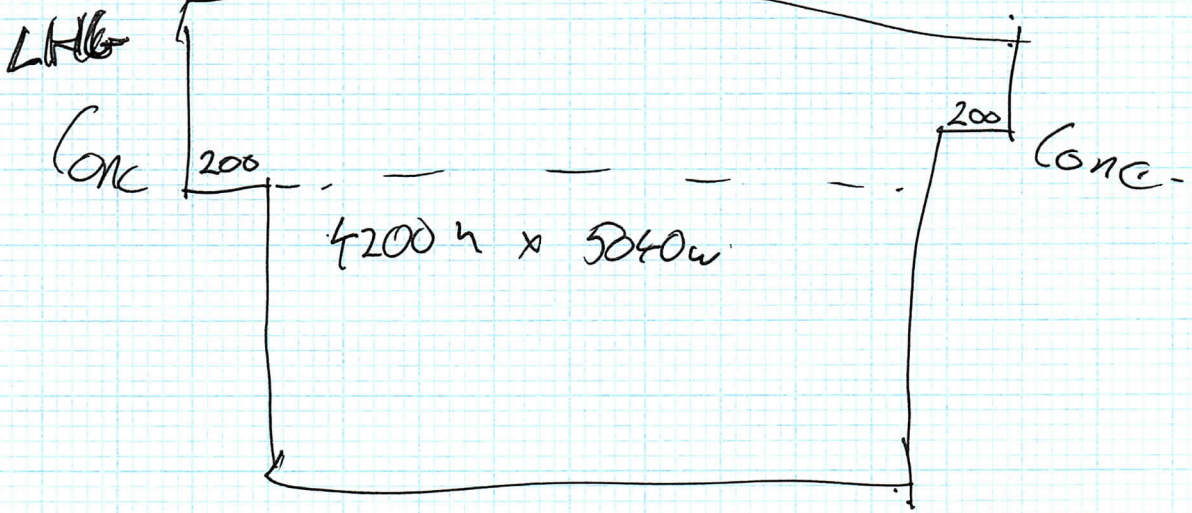

Mittagong R.P.M. Order - 18321

4200 h x 5040 w

Install Wed. 3rd Dec

100mm Monumert
Grifco 3phase elect.

2hr Chain Op Gal.

LHG

~~12 Tyree Plus Braemar.~~