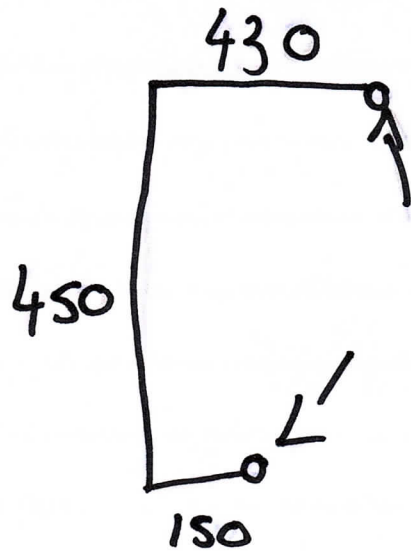

Mittagong

Rolled edge x 1 @ 3500mm

Zinc

OSS

x 2