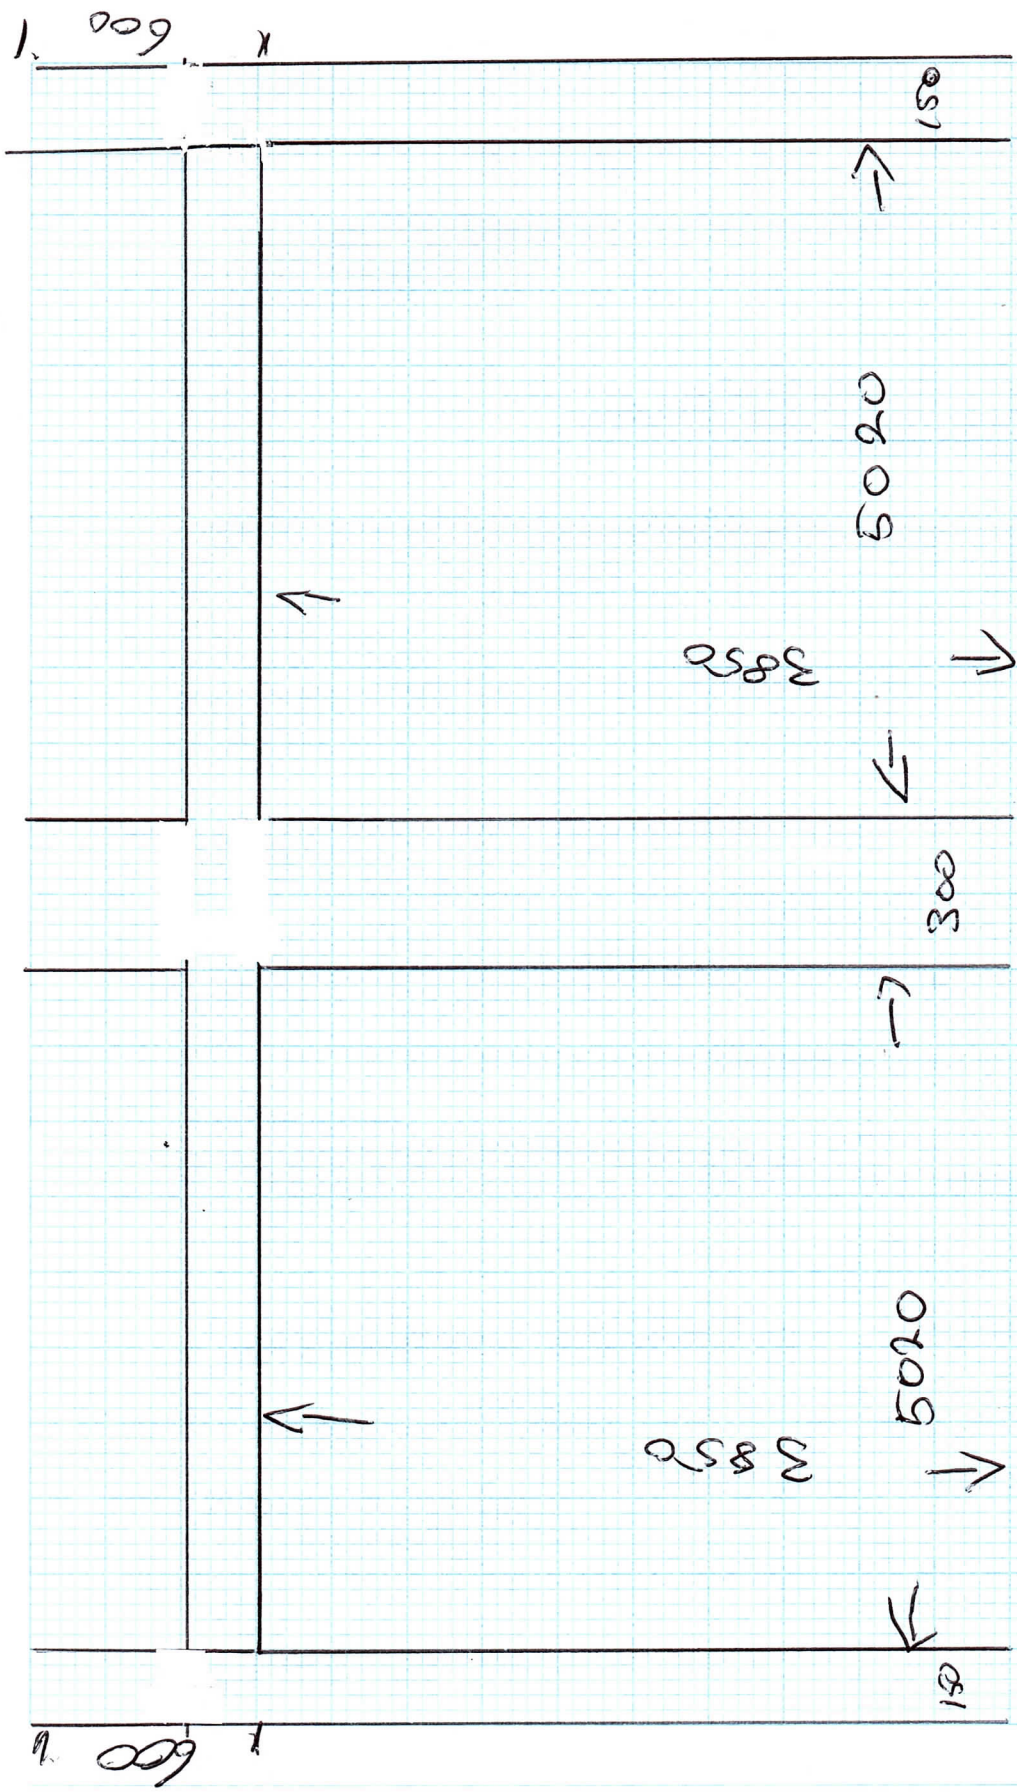

Steel supplied
and fastened as
per drawing
by others

Smithfield

1 x LHG- 1 x RHG
Shade grey
75mm Solid.